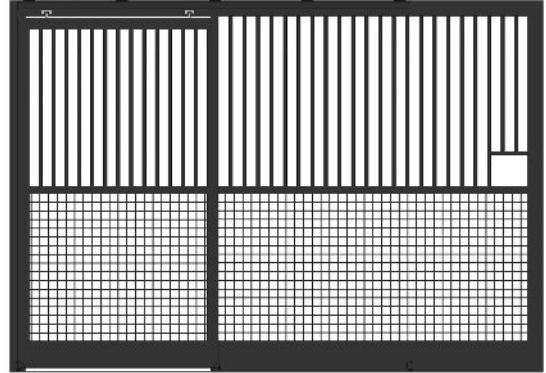

Stall Fronts

SF-1

SF-2

SF-3

SF-4

SF-5

SF-6

All features inside the style can be mixed and matched as desired. This includes yoke openings and yoke doors, feed-holes, feed-gates, arch-top doors, round finials, and latch options.